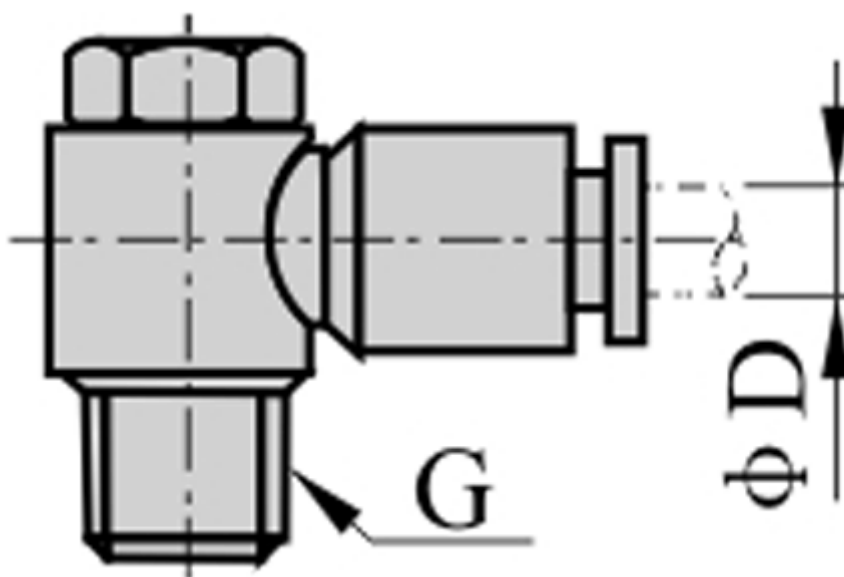

# Data Sheet

Article number: 58EPH601

Description: Fitting EPH601 Banjo connector  
Male thread 1/8", tube diameter 6

## Measures

D = 6  
Thread = 1/8"